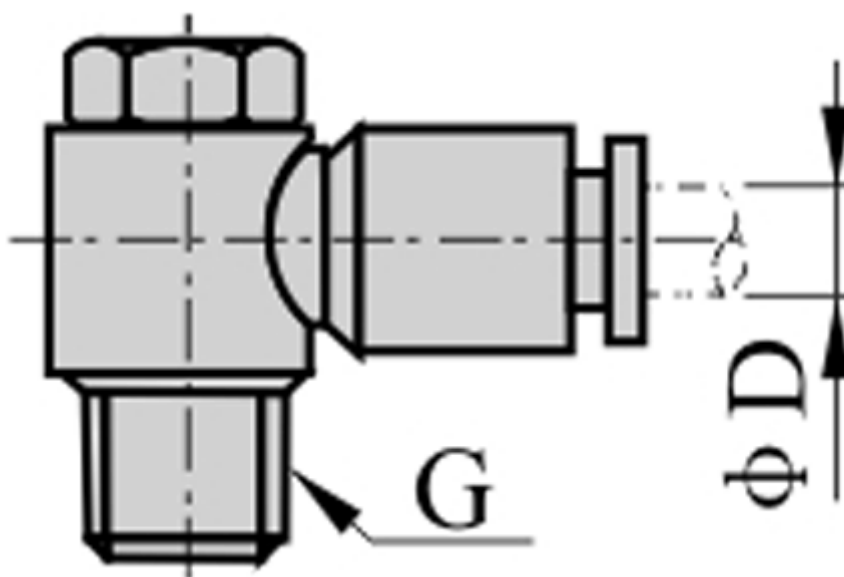

# Data Sheet

Article number: 58EPH401

Description: Fitting EPH401 Banjo connector  
Male thread 1/8", tube diameter 4

## Measures

D = 4  
Thread = 1/8"